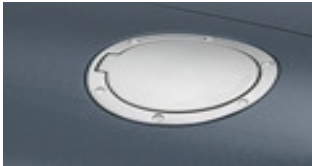

### *INTERIOR:*

Part Name: Aluminium Fuel Lid  
Description: Create sporty appearance (for soft top model only)  
Price: SGD\$404.00

Part Name: Scuff Plate  
Description: Attached to the side sill for sporty look  
Price: SGD\$627.00

Part Name: Air Vent Bezel  
Description: Elegant design  
Price: SGD\$282.00

\* All prices include GST

\* All prices include installation, otherwise stated

zoom-zoom  
zoom-zoom  
zoom-zoom