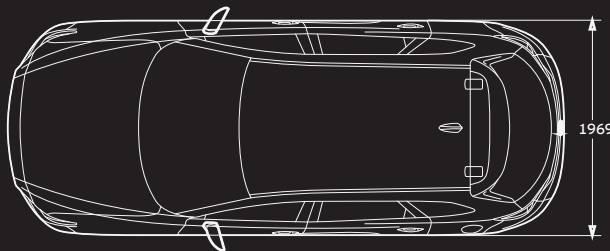

Mazda CX-9

MAJOR SPECIFICATIONS AND EQUIPMENT

SPECIFICATIONS

			Mazda CX-9	
Drivetrain type			2WD	AWD
DIMENSIONS AND WEIGHTS				
Overall length		mm	5,075	
Overhang	Front	mm	1,032	
	Rear	mm	1,133	
Wheelbase		mm	2,930	
Overall height	Unladen	mm	1,747	
Minimum ground clearance	Laden	mm	161	
Overall width		mm	1,969	
Tread	Front	mm	1,663	
	Rear	mm	1,663	
Minimum turning radius	Kerb-to-kerb	m	5.9	
Luggage capacity	With 2nd- and 3rd-row seats unfolded, up to ceiling	L	230	
	With 3rd-row seats folded down, up to ceiling	L	840	
	With 2nd- and 3rd-row seats folded, up to ceiling	L	1,848	
Vehicle kerb weight	Unladen	kg	1,916	1,989

DIMENSIONS Units: mm

Acknowledgement of Standard Items - Annex B

Model Variant Purchased : .....

VSA Number : ..... VSA Date : .....

Purchaser's Name : ..... Seller's Name : .....
(Sales Consultant)

.....
Signature Signature

Date : .....