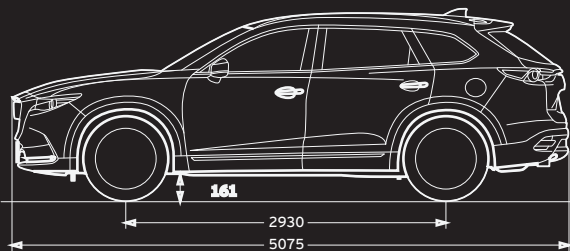

Mazda CX-9

MAJOR SPECIFICATIONS AND EQUIPMENT

SPECIFICATIONS

			Mazda CX-9	
Drivetrain type			2WD	AWD
DIMENSIONS AND WEIGHTS				
Overall length		mm	5,075	
Overhang	Front	mm	1,032	
	Rear	mm	1,133	
Wheelbase		mm	2,930	
Overall height	Unladen	mm	1,747	
Minimum ground clearance	Laden	mm	161	
Overall width		mm	1,969	
Tread	Front	mm	1,663	
	Rear	mm	1,663	
Minimum turning radius	Kerb-to-kerb	m	5.9	
Luggage capacity	With 2nd- and 3rd-row seats unfolded, up to ceiling	L	230	
	With 3rd-row seats folded down, up to ceiling	L	840	
	With 2nd- and 3rd-row seats folded, up to ceiling	L	1,848	
Vehicle kerb weight	Unladen	kg	1,916	1,989

DIMENSIONS Units: mm

Acknowledgement of Standard Items - Annex B

Model Variant Purchased : .....

VSA Number : ..... VSA Date : .....

Purchaser's Name : ..... Seller's Name : .....
(Sales Consultant)

.....
Signature Signature

Date : .....