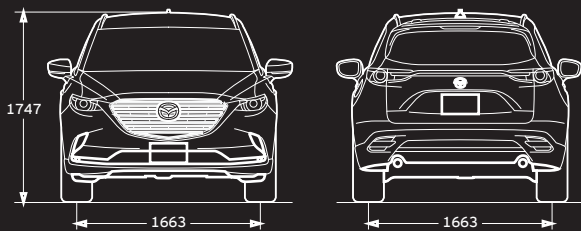

Mazda CX-9

MAJOR SPECIFICATIONS AND EQUIPMENT

SPECIFICATIONS

			Mazda CX-9	
Drivetrain type			2WD	AWD
DIMENSIONS AND WEIGHTS				
Overall length		mm	5,075	
Overhang	Front	mm	1,032	
	Rear	mm	1,133	
Wheelbase		mm	2,930	
Overall height	Unladen	mm	1,747	
Minimum ground clearance	Laden	mm	161	
Overall width		mm	1,969	
Tread	Front	mm	1,663	
	Rear	mm	1,663	
Minimum turning radius	Kerb-to-kerb	m	5.9	
Luggage capacity	With 2nd- and 3rd-row seats unfolded, up to ceiling	L	230	
	With 3rd-row seats folded down, up to ceiling	L	840	
	With 2nd- and 3rd-row seats folded, up to ceiling	L	1,848	
Vehicle kerb weight	Unladen	kg	1,916	1,989

DIMENSIONS Units: mm

Acknowledgement of Standard Items - Annex B

Model Variant Purchased :

VSA Number : VSA Date :

Purchaser's Name : Seller's Name :
(Sales Consultant)

.....
Signature Signature

Date :

Mazda CX-9