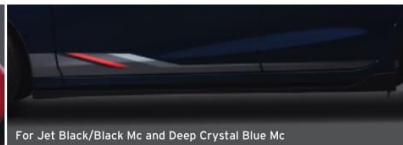

For Jet Black/Black Mc and Deep Crystal Blue Mc