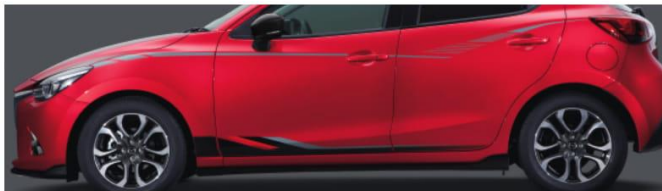

For Jet Black/Black Mc and Deep Crystal Blue Mc

5 Side Decal / Sticker Kit (Upper / Lower)
Original $1,040 / Promo $580