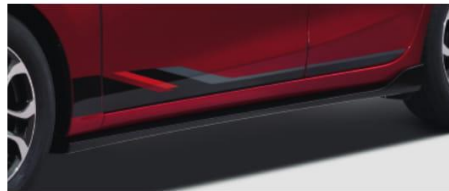

2 Side Airdam Skirt (Brilliant Black)
Original $990 / Promo $610