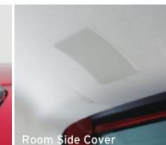

6 Shark Fin Antenna (Brilliant Black)
Original $420 / Promo $320

Room Side Cover