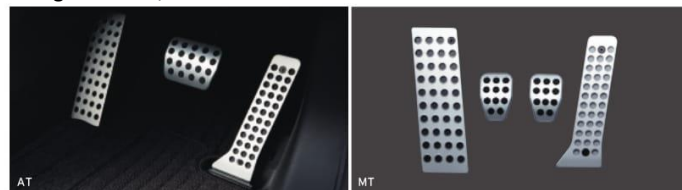

12 Alloy Pedal (AT / MT)
MT-Original $360 / Promo $250 (exclude foot rest)